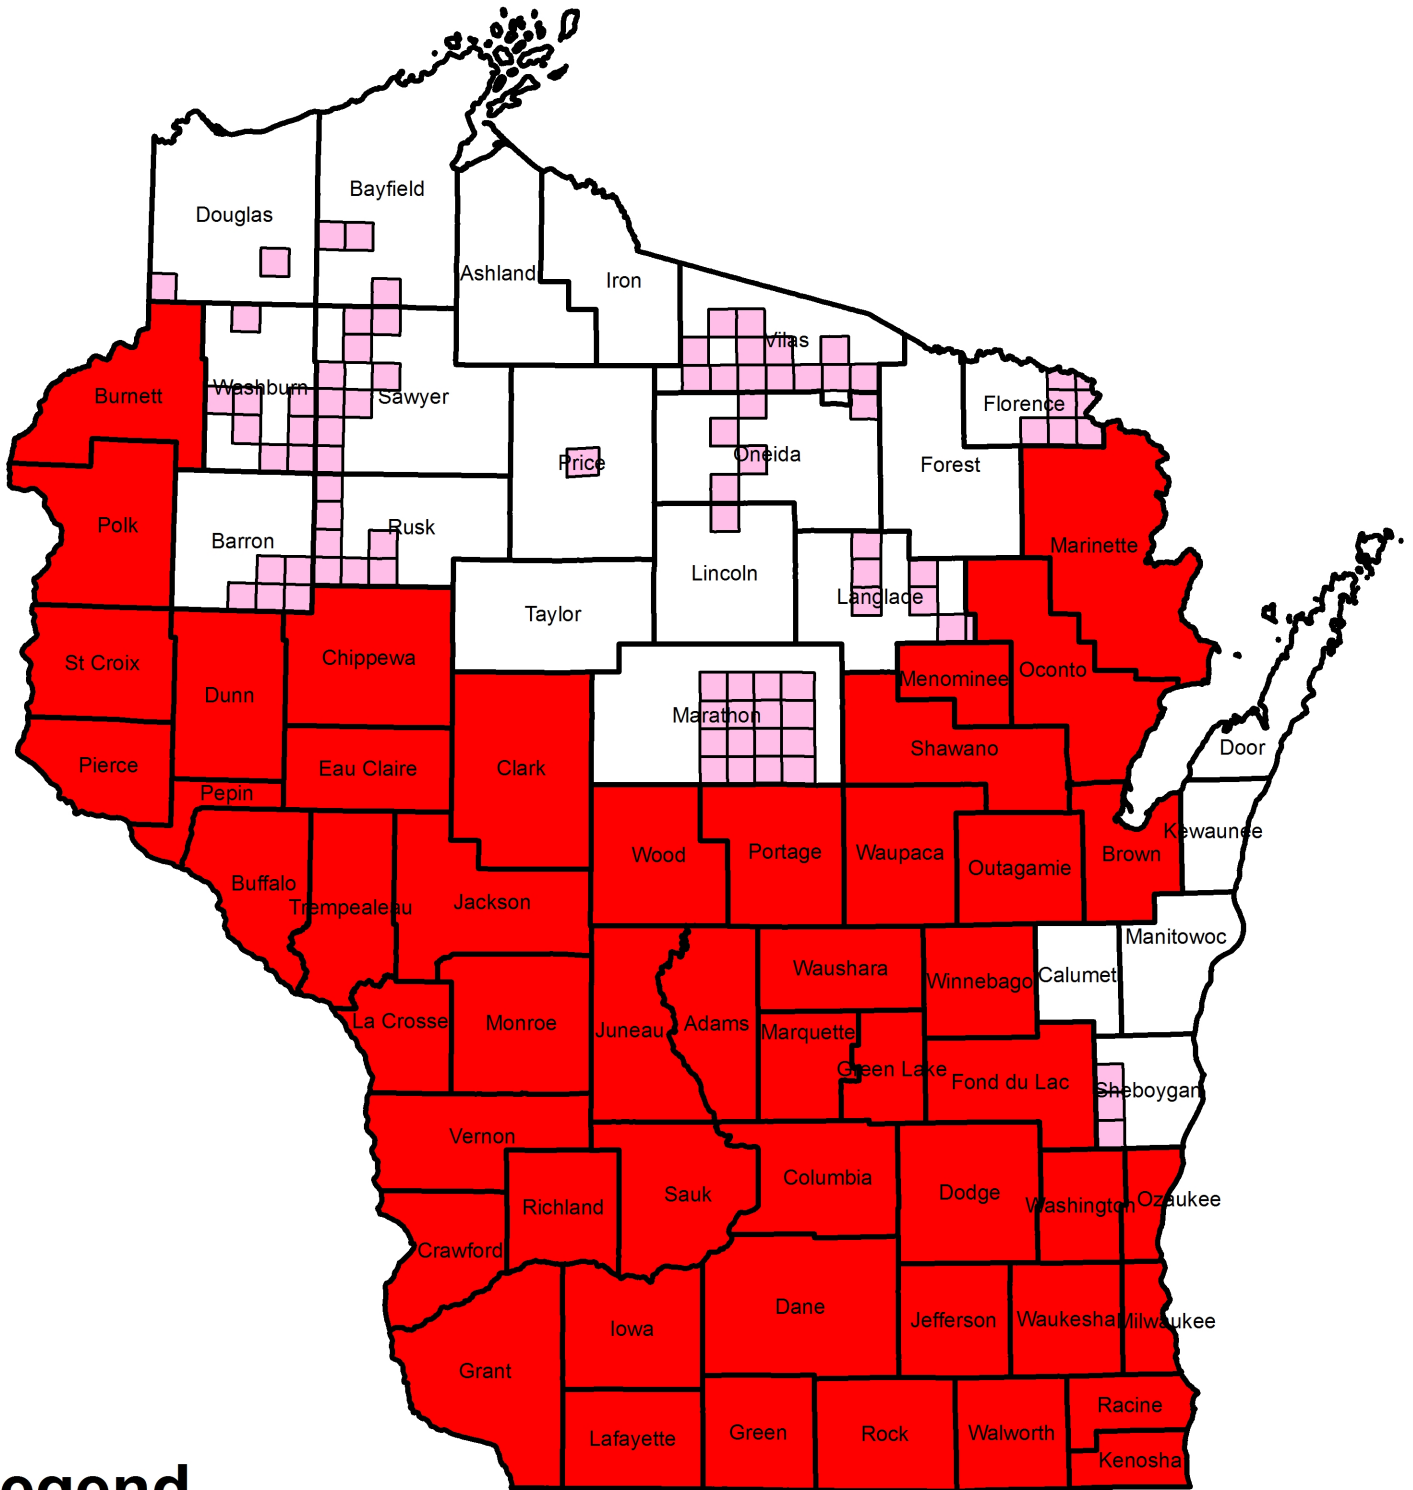

# Oak wilt detections in Wisconsin with 6 sq mile block buffers (as of February 2019)

## Legend

Oak wilt established

Oak wilt confirmed in 6 sq mile blocks